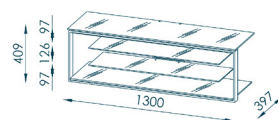

MAJA TV rack 5200

PRODUCT FEATURES

- cable feedthrough
- metal frame
- top and bottom panel safety glass 8 mm
- centre shelves safety glass 6 mm
- optional 1298 0000 LED lighting white
- optional 1299 0000 LED lighting RGB/colour
- optional TV support 5210
- load capacity top panel 25 kg
- simple and quick assembly

optional

DIMENSIONS

(WxHxD) 1300 x 420 x 400 mm

COLOUR FINISHES

	5200 7542	EAN 4000329012773
platinum grey metal - black glass		
	5200 7546	EAN 4000329012766
platinum grey metal - white glass		
	5200 9042	EAN 4000329012742
anthracite metal - black glass		
	5200 9046	EAN 4000329012735
anthracite metal - white glass		

PACKING DATA

143 x 8 x 49 cm 21 kg	113 x 13 x 39 cm 11.5 kg	136 x 9 x 45 cm 13.5 kg

MAJA TV rack 5200

PRODUCT FEATURES

- cable feedthrough
- metal frame
- top and bottom panel safety glass 8 mm
- centre shelves safety glass 6 mm
- optional 1298 0000 LED lighting white
- optional 1299 0000 LED lighting RGB/colour
- optional TV support 5210
- load capacity top panel 25 kg
- simple and quick assembly

optional

DIMENSIONS

(WxHxD)1300 x 420 x 400 mm

COLOUR FINISHES

	5200 7542	EAN 4000329012773
platinum grey metal - black glass		
	5200 7546	EAN 4000329012766
platinum grey metal - white glass		
	5200 9042	EAN 4000329012742
anthracite metal - black glass		
	5200 9046	EAN 4000329012735
anthracite metal - white glass		