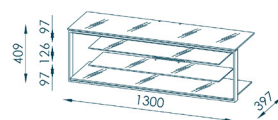

optional

DIMENSIONS

(WxHxD) 1300 x 420 x 400 mm

COLOUR FINISHES

	5200 7542	EAN 4000329012773
platinum grey metal - black glass		
	5200 7546	EAN 4000329012766
platinum grey metal - white glass		
	5200 9042	EAN 4000329012742
anthracite metal - black glass		
	5200 9046	EAN 4000329012735
anthracite metal - white glass		

PACKING DATA

143 x 8 x 49 cm	113 x 13 x 39 cm	136 x 9 x 45 cm
21 kg	11,5 kg	13,5 kg

MAJA TV rack 5200

PRODUCT FEATURES

- cable feedthrough
- metal frame
- top and bottom panel safety glass 8 mm
- centre shelves safety glass 6 mm
- optional 1298 0000 LED lighting white
- optional 1299 0000 LED lighting RGB/colour
- optional TV support 5210
- load capacity top panel 25 kg
- simple and quick assembly